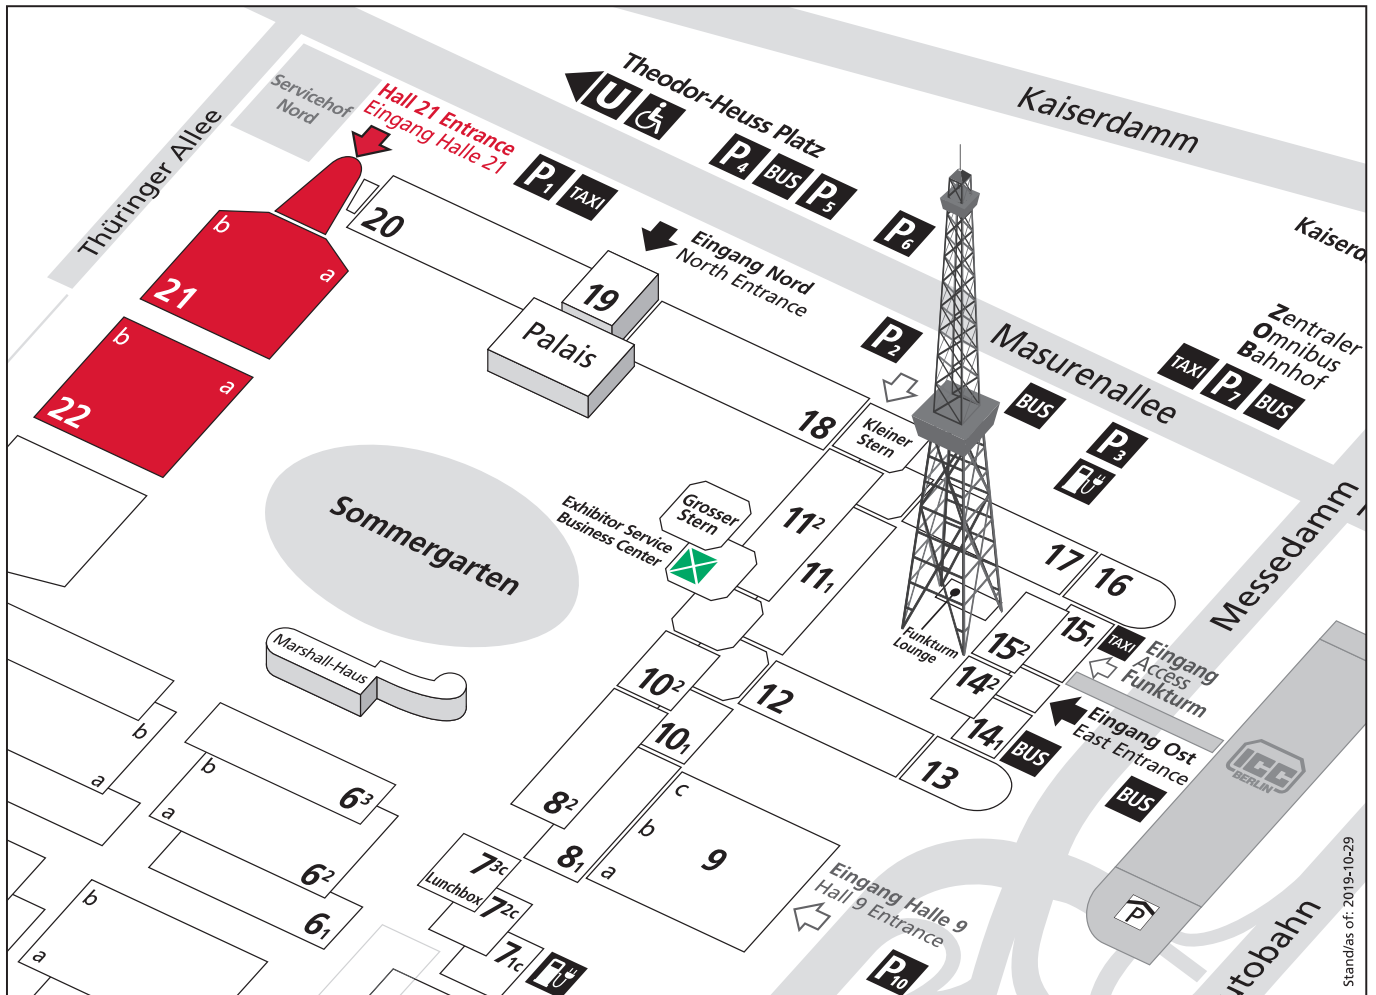

Exhibition Grounds
Messegelände

WEINmesse berlin
14. – 16. FEBRUAR 2020

WEINmesse berlin
14 – 16 February 2020

 Hall 21 Entrance